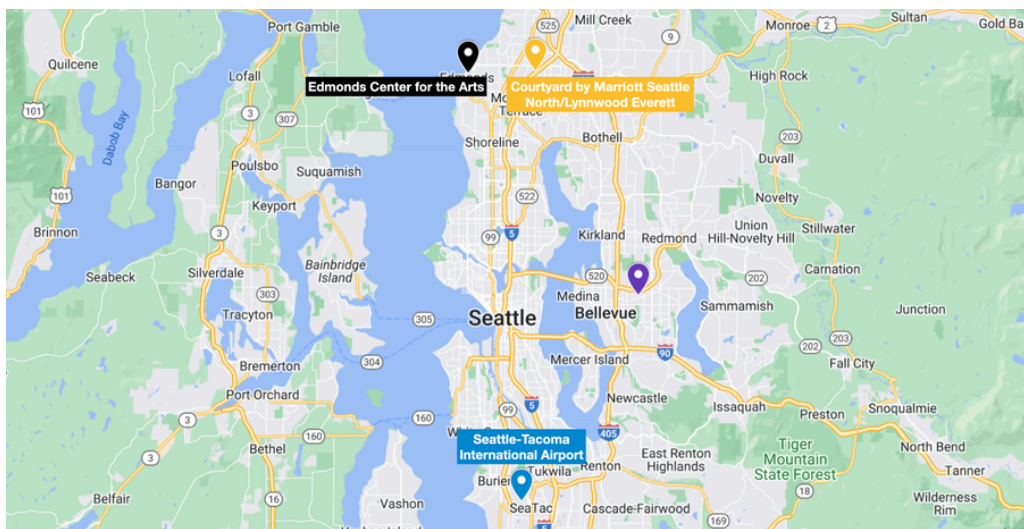

#### **Courtyard by Marriott Seattle North/Lynnwood Everett**

**Address:** 4220 Alderwood Mall Blvd, Lynnwood, WA 98036

**Phone contact:** (425) 670-0500

**Website:** [LINK](#)

**YAGP special guest rate for 1 guest room:** \$134

### MAP